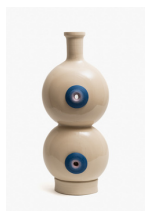

TYZA HART

Opening

2 February - 2 March 2024

Double Anti 2023
Stoneware with glaze and porcelain slip
58 x 25 x 18 cm
\$3,500.00

Side Lie Join 2023
Stoneware with porcelain slip
15 x 32 x 32 cm
\$2,500.00

Universal Object 2023
Stoneware with glaze and
porcelain slip
9 x 14 x 14 cm
\$1,250.00