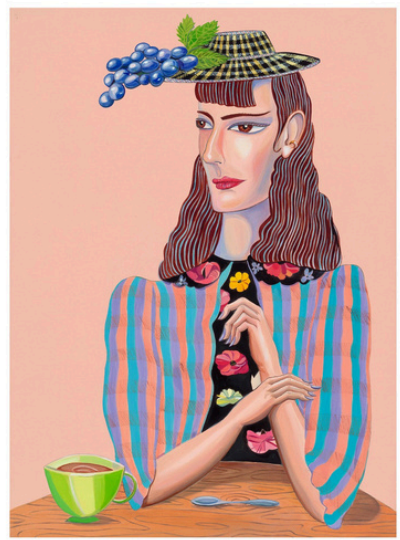

ROB McHAFFIE

We are family

10 August 2024 - 26 January 2025

Bendigo Art Gallery

The cafe set, 2024
oil on linen, set of 9 paintings,
each 56 x 41 cm, overall 168 x 123 cm,
\$25,000.00

Patti Smith type lady in the Castlemaine Botanic Gardens, 2024
oil on linen, 137 x 102 cm,
\$15,000.00

Single mums at the Reservoir (after Hermann Corrodi), 2024
oil on linen, 137 x 102 cm
\$15,000.00

SUP with the dog, 2024
oil on linen, 137 x 102 cm
\$15,000.00

Did you bring your polaroid?, 2024

oil on linen, 137 x 102 cm