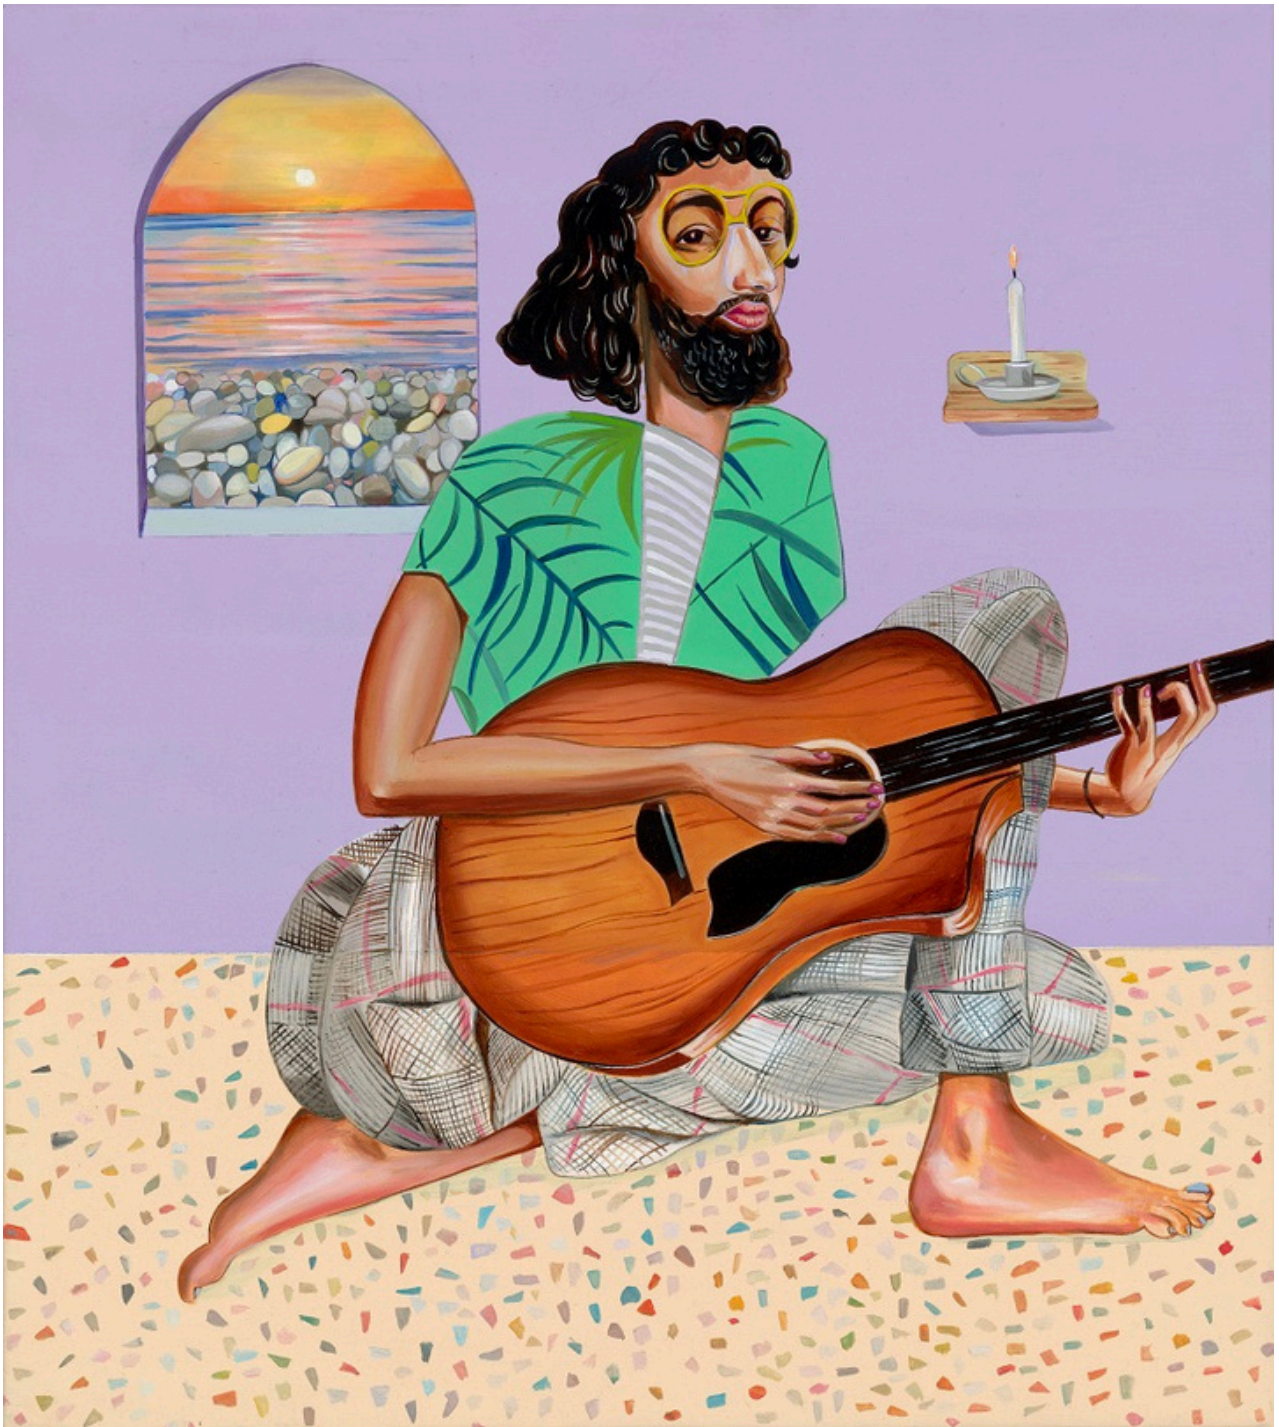

Single mums at the Reservoir (after Hermann Corrodi), 2024
oil on linen, 137 x 102 cm
\$15,000.00

SUP with the dog, 2024
oil on linen, 137 x 102 cm
\$15,000.00

Did you bring your polaroid?, 2024

oil on linen, 137 x 102 cm

black clay and earthenware, 26 x 26 x 12 cm

\$2,200.00

*Vintage shirt from Chatuchak market, 2024,
porcelain and earthenware, 28 x 14 x 8 cm
\$1,800.00*

Listen out for that bass line, 2024
porcelain and earthenware, 24 x 18 x 8 cm
\$1,800.00

The minute you walked in the joint, 2024
porcelain and earthenware, 27 x 16 x 8 cm
\$1,800.00

Reliable person, 2024,
porcelain and earthenware, 24 x 22 x 12 cm
\$2,000.00

Young Paul Weller, 2018
porcelain and earthenware, 24 x 23 x 13 cm
\$2,000.00