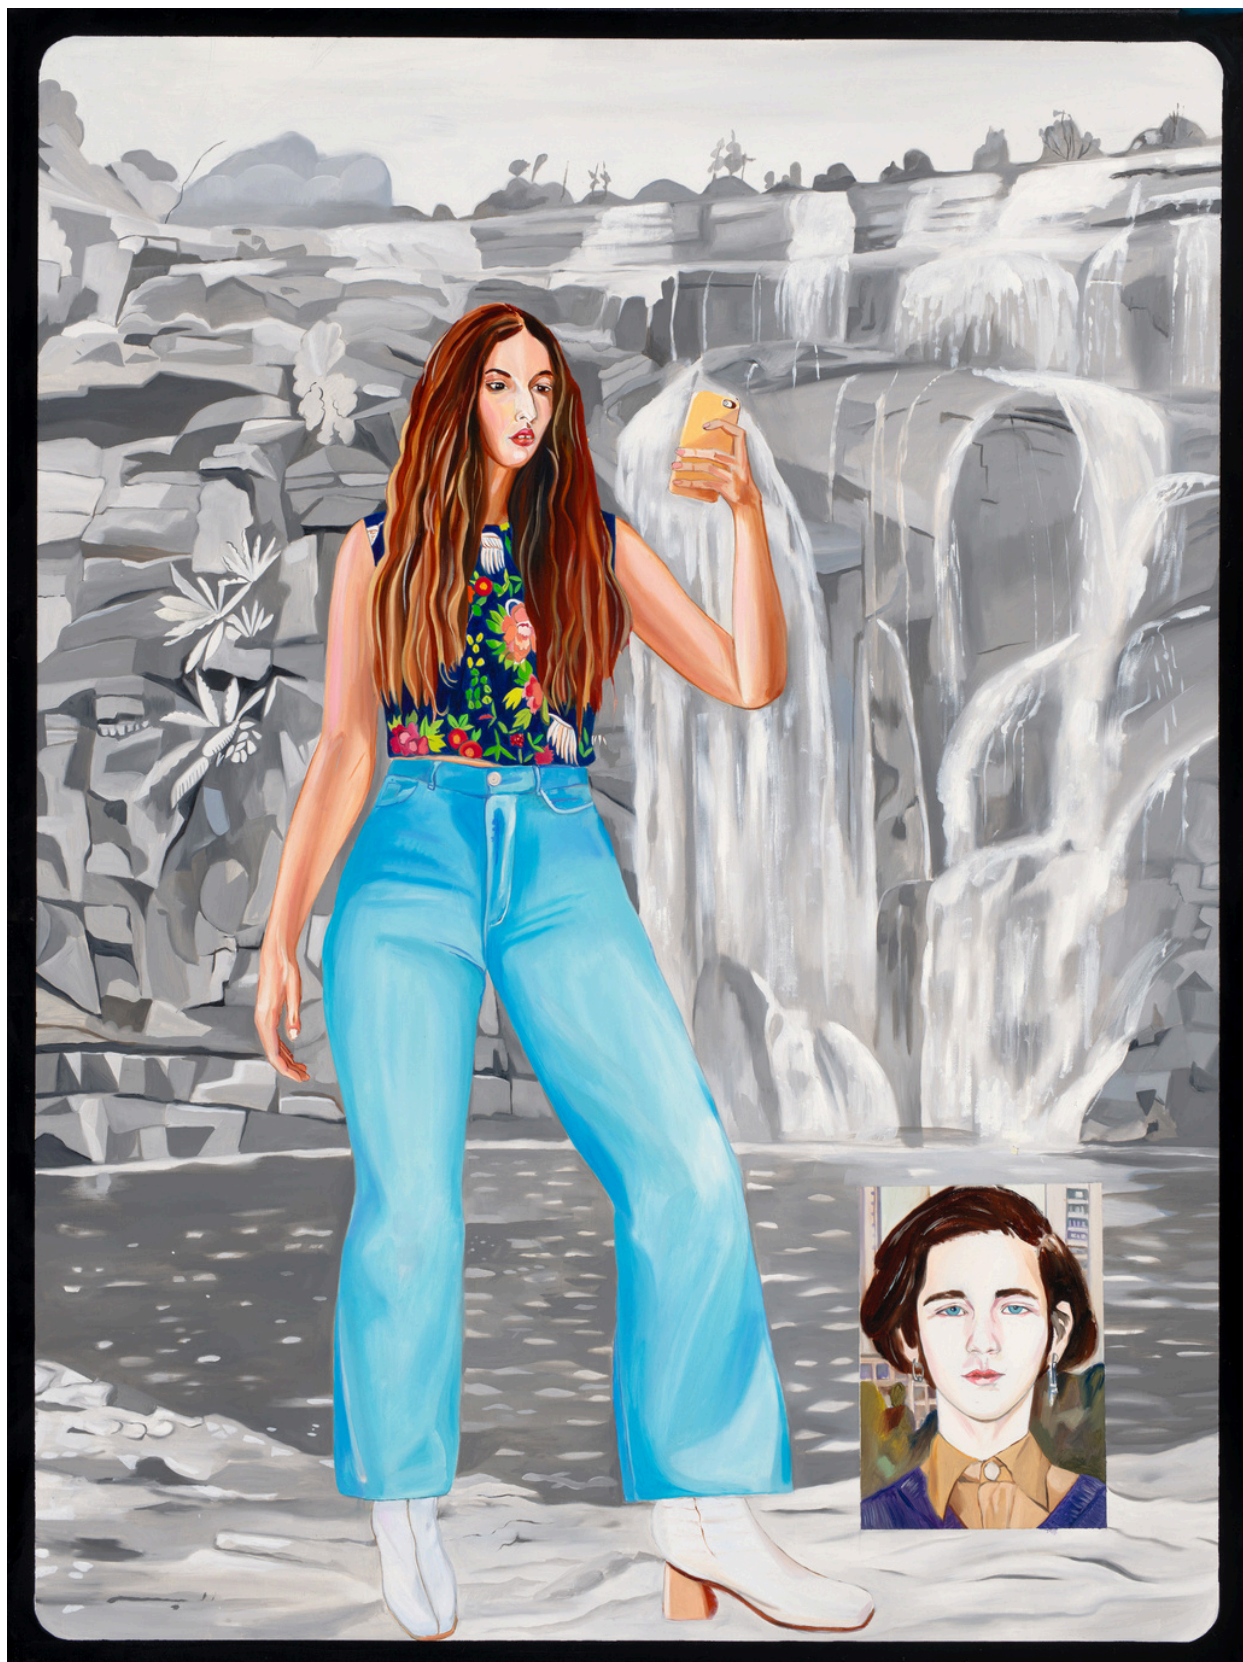

Acoustic Noodling, 2022
oil on linen, 52 x 46 cm
\$4,950.00

Weather Pattern 1, 2022,
oil on linen, 28 x 23 cm
\$2,800.00

Weather Pattern 2, 2022,
oil on linen, 56 x 41 cm,
\$4,950.00

Night boogie (escaping the algorithm), 2022

oil on linen, 102 x 76 cm

\$9,500.00

Facetime at McKenzie Falls, 2021
oil on linen, 102 x 76 cm
\$9,500.00

Face like a waterfall, 2021
oil on linen, 56 x 42 cm
\$4,950.00

Sunday/Monday, 2021
oil on linen, 76 x 102 cm
\$9,500.00