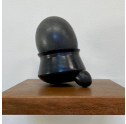

MICHELLE NIKOU
Space Sailor has a Sister
16 May - 13 June 2026

The Bloom 2026
cast crayon, graphite, ceramic
20 x 15 x 15 cm
\$9,500.00 (including shelf)

Some One (held in a lunar synthesis) I 2026
linocut on Awagami Japanese paper (unique)
67 x 46.5 cm
\$850.00 (unframed)

Engaged 2026
metal spoons, Western Myall
44 x 10 x 5 cm
\$4,500.00

Some One (held in a lunar synthesis) II 2026
linocut on Awagami Japanese paper (unique)
67 x 46.5 cm
\$850.00 (unframed)

*Nothing nothing nothing – nothing
at all* 2026
metal forms, burnt European Ash
88 x 11 x 11 cm
\$5,000.00

Some One (held in a lunar synthesis) III 2026
linocut on Awagami Japanese paper (unique)
67 x 46.5 cm
\$850.00 (unframed)

Goldilocks Zone (the habitable zone)
2025
cast bronze with rich brown patina
(unique)
21 x 22 x 7 cm
\$9,500.00